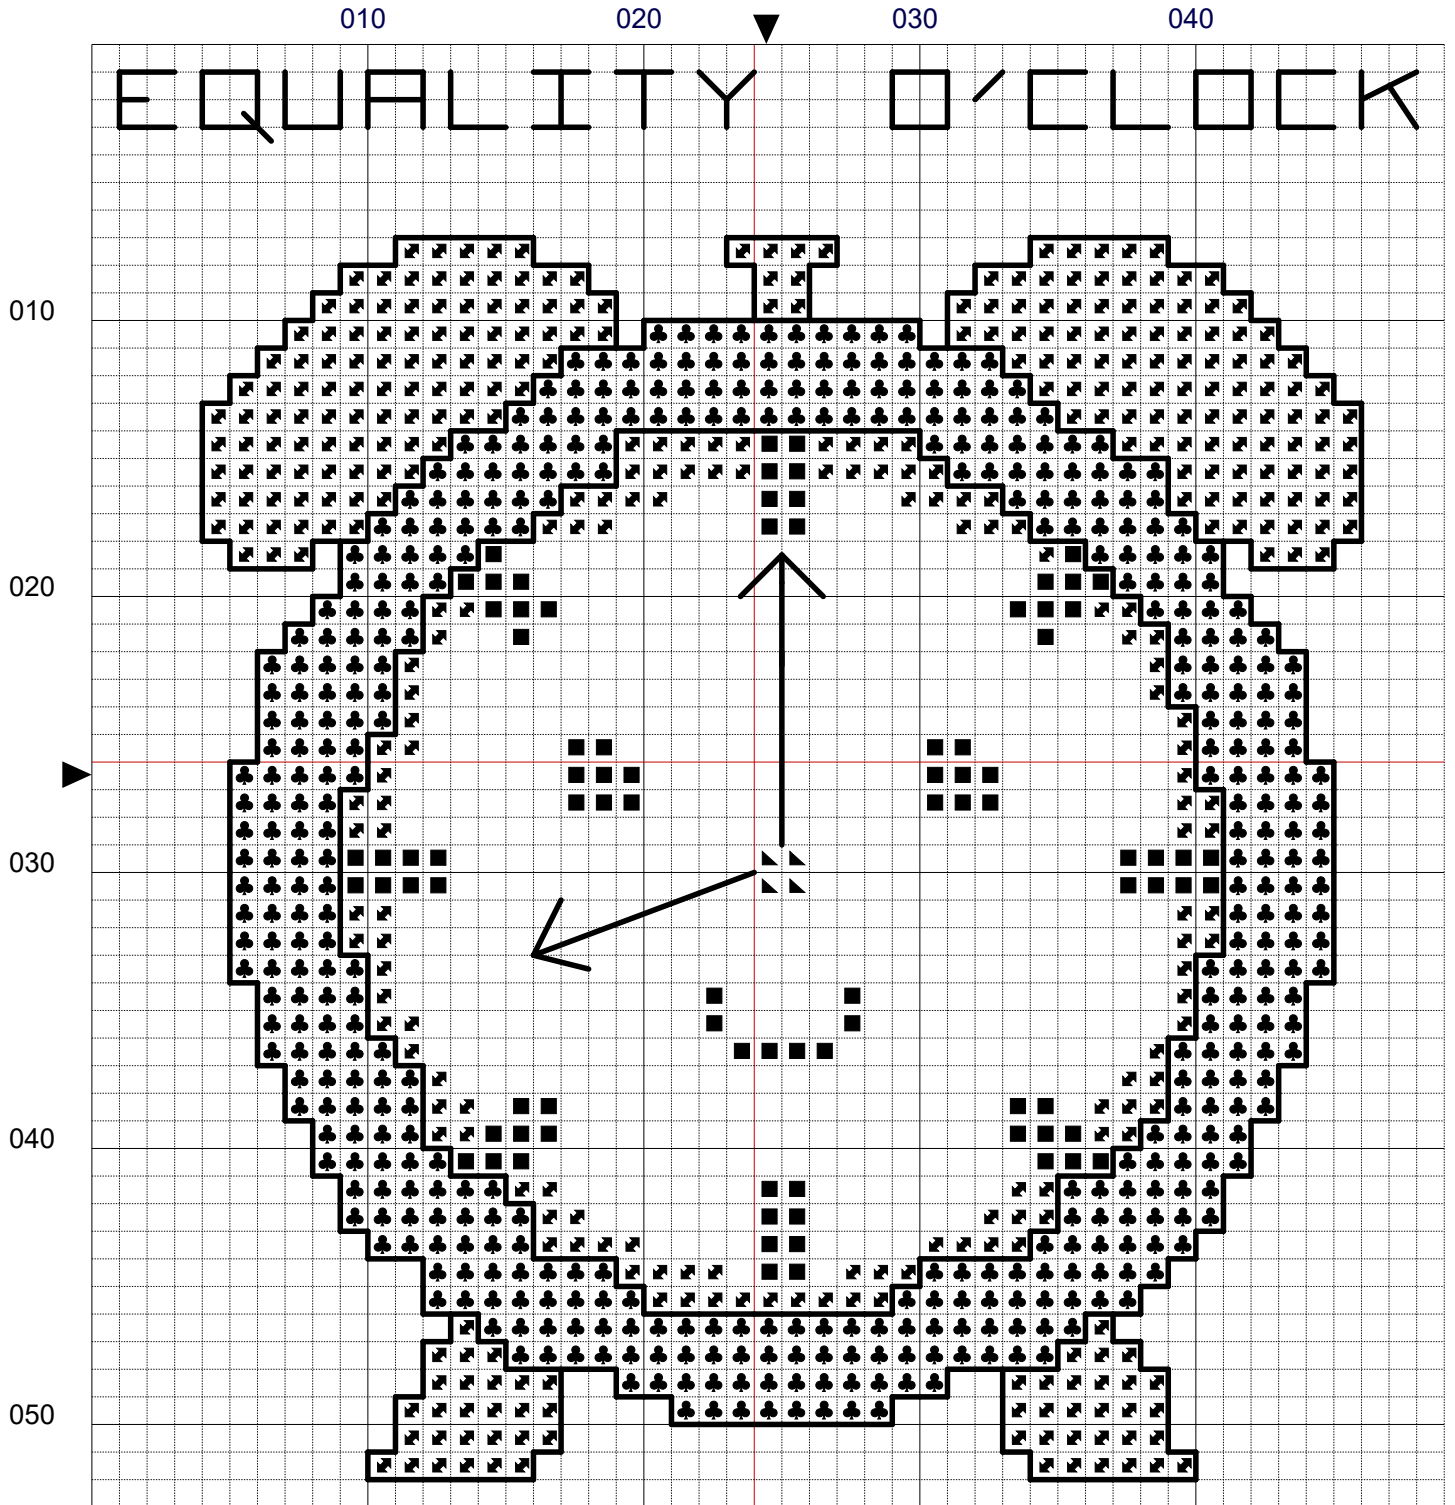

# Equality OClock Chart for VoteEquality

## Equality OClock Chart for VoteEquality

	<b>Number</b>	<b>Name:</b>	<b>Strands</b>
↖	DMC 307	Lemon	2
♣	DMC 550	Violet very dark	2
■	DMC 310	Black	2
↘	DMC 310	Black	2
↙	DMC 151	Dusty Rose very light	2